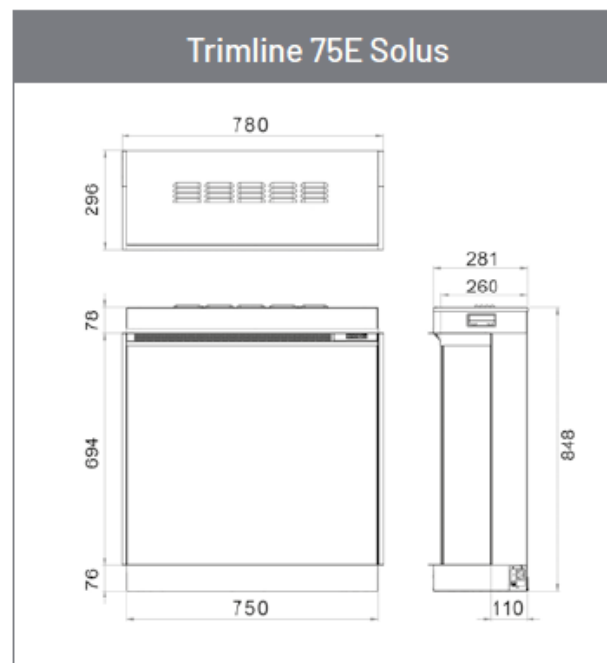

TRIMLINE 75 E SOLUS (ELECTRIC) -FRONT-CORNER-PANORAMIC

FRONT

CORNER LEFT/RIGHT GLASS

PANORAMIC

Dimensions