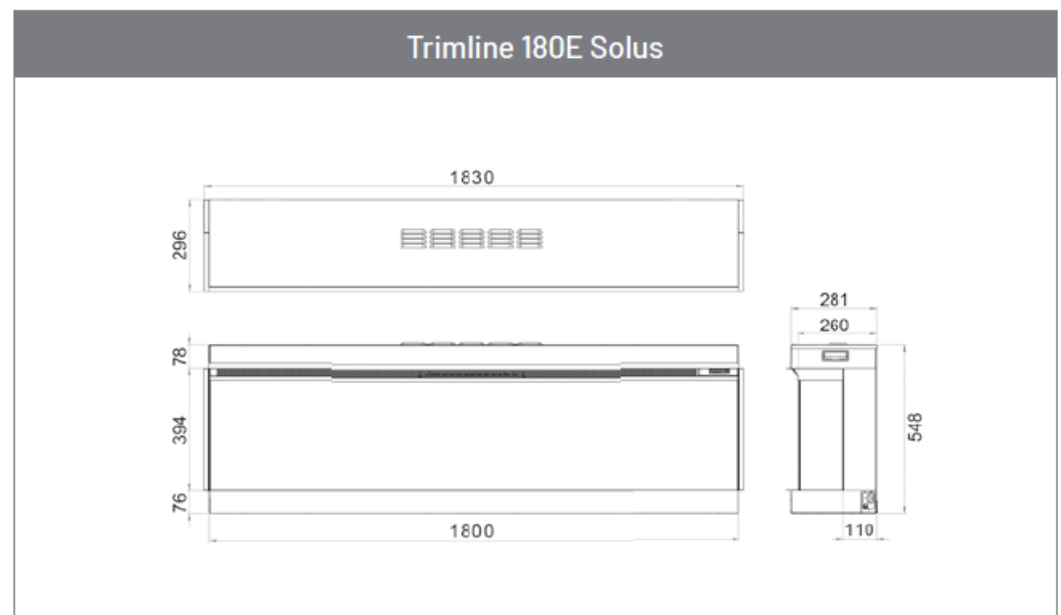

TRIMLINE 180 E SOLUS (ELECTRIC) -FRONT-CORNER-PANORAMIC

FRONT

CORNER LEFT/RIGHT GLASS

PANORAMIC

Dimensions