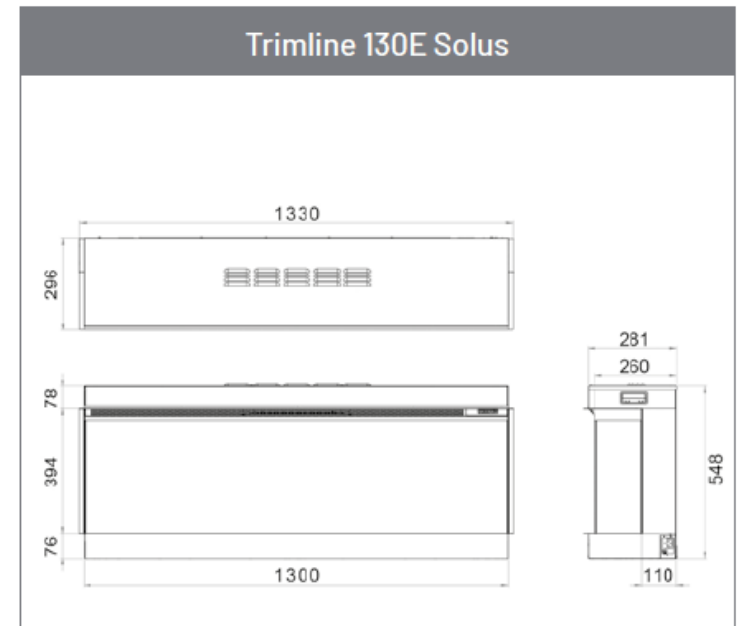

TRIMLINE 130 E SOLUS (ELECTRIC) -FRONT-CORNER-PANORAMIC

FRONT

CORNER LEFT/RIGHT GLASS

PANORAMIC

Dimensions