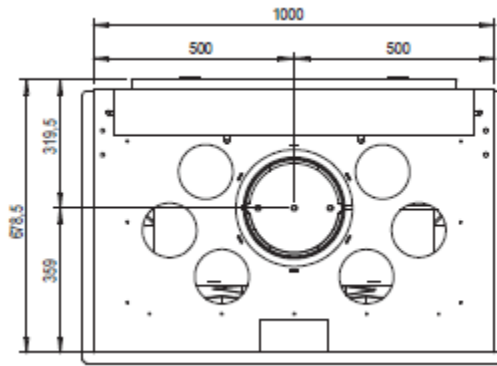

ATRAFLAM – MODEL ATRA 900-3V

- Fireplace for steel chimneys and firebricks.
- Power of 13 kW.
- 6 hot air outlets to distribute heat in different rooms.
- 3 sides with glass to make the most of the sight of the flames.
- Retractable door for lateral opening or lifting.
- The artwork is not offered in the catalog. You can get closer to your local dealer for a custom project.
- This fireplace can fit into our modern Lekness and Oslo skins.

Fireplace characteristics

- Approximate weight: 379 kg
- Smoke outputs: Ø 247 mm
- yield: 77.2%
- CO: 0.09%

Power

- Power name: 13 kW

Accessories

Colors

Black Steel - Matt Black Steel

Other

- Dimensions (HxWxD): 1507.5 x 1000 x 678.5 mm