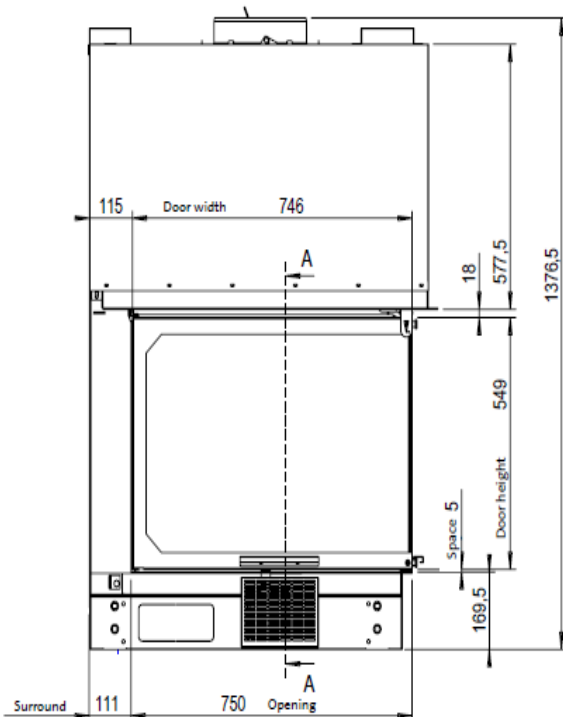

ATRAFLAM – MODEL ATRA 750 L/R GLASS

- Steel wood fireplace with black silkscreened glass and refractory bricks.
- Available in black brick or flame brick.
- Power of 11 kW. Also available in more powerful version to heat the largest volumes: Atraflam 900 side window.
- 5 hot air outlets to distribute the heat in different rooms.
- Right or left side window: completely opens the vision of the fire.
- Retractable door for lateral opening or lifting.
- Clean lines: fits easily into any interior style
- This fireplace can also be integrated into our modern Oslo cladding.

View on top

View on face

Fireplace characteristics

- Approximate weight: 320 kg
- Smoke outputs: Ø 247 mm
- yield: 79.7%
- CO: 0.10%

Power

- Power name: 11 kW

Accessories

Colors

Black Steel - Matt Black Steel

Other

- Dimensions (HxWxD): 1376.5 x 907 x 593.5 mm

View on sides