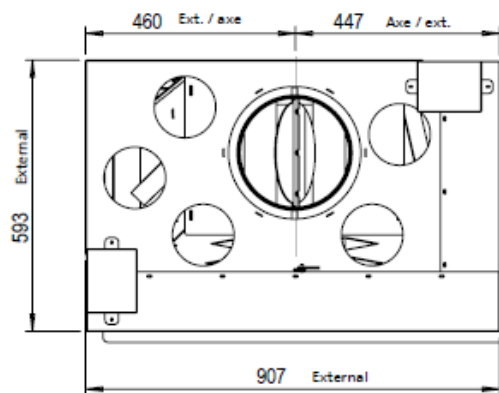

ATRAFLAM – MODEL ATRA 750 L/R GLASS

- Steel wood fireplace with black silkscreened glass and refractory bricks.
- Available in black brick or flame brick.
- Power of 11 kW. Also available in more powerful version to heat the largest volumes: Atraflam 900 side window.
- 5 hot air outlets to distribute the heat in different rooms.
- Right or left side window: completely opens the vision of the fire.
- Retractable door for lateral opening or lifting.
- Clean lines: fits easily into any interior style
- This fireplace can also be integrated into our modern Oslo cladding.

View on top

View on face

Fireplace characteristics

- Approximate weight: 320 kg
- Smoke outputs: Ø 247 mm
- yield: 79.7%
- CO: 0.10%

Power

- Power name: 11 kW

Accessories

Colors

Black Steel - Matt Black Steel

Other

- Dimensions (HxWxD): 1376.5 x 907 x 593.5 mm

View on sides